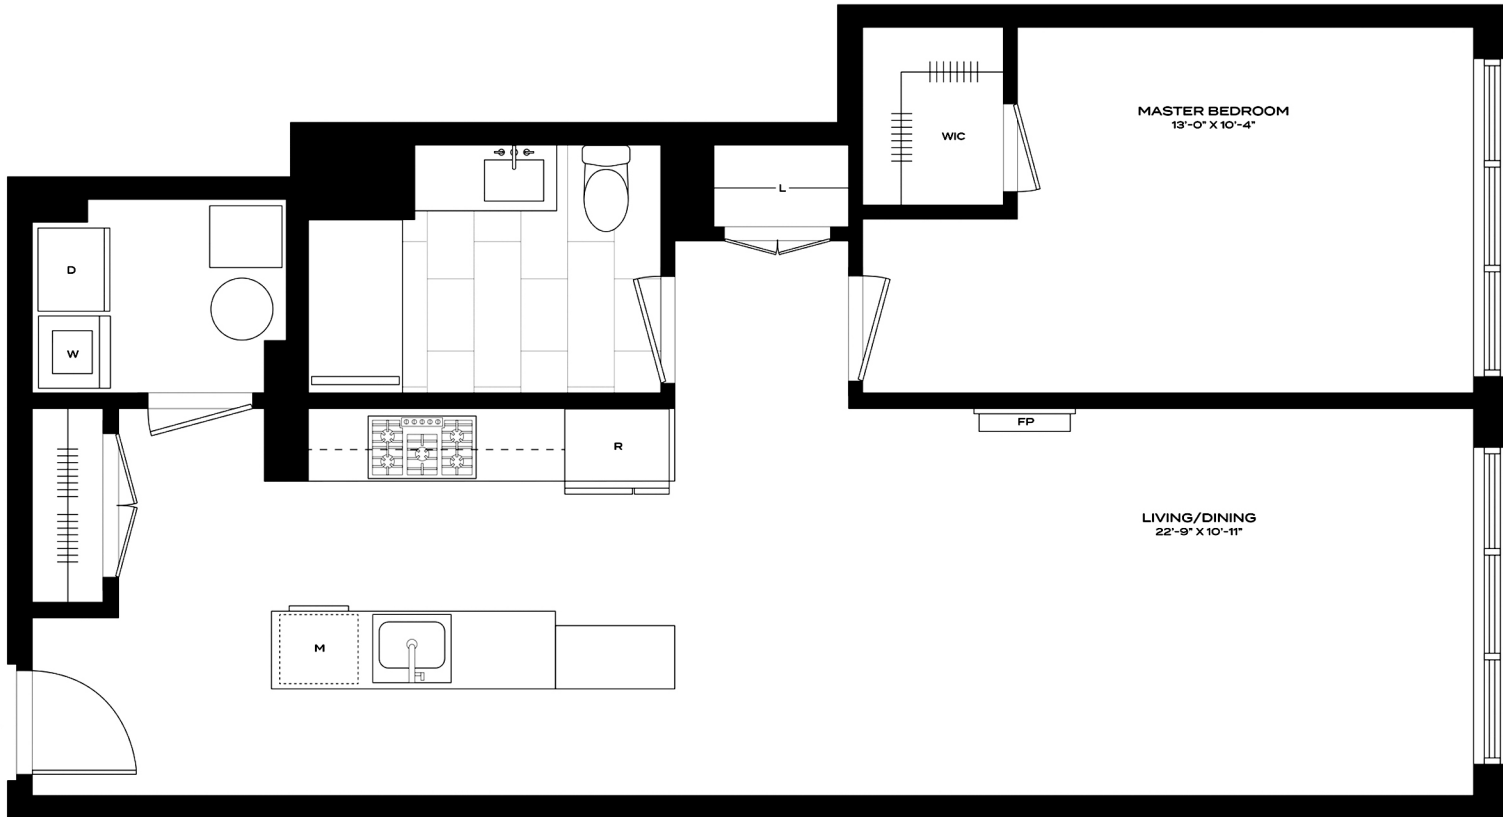

06

1 Bedroom, 1 Bath
864 SQFT

SOLAIA

201-346-8888
ChenAgency.com

LIVING

- LED Lighting with Smart Switches
- WIFI Enabled Thermostats
- Gas Fireplaces
- Full Size Washer/Dryer

KITCHEN

- WIFI Enabled GE Café Appliances
- Custom Pendant Light
- Sapien Stone Countertops
- Custom Italian Cabinetry

BATHS

- KRION Soaking Tubs or Hydro Systems Whirlpool Tub
- Custom Italian Cabinetry

NOTES

All information furnished from sources deemed reliable. No warranty is made as to the accuracy and is submitted subject to errors, omissions, prior sale, rental, or withdrawal without notice. Floorplan is for illustration purposes only and may not depict actual building conditions. All room dimensions approximate. ©Copyright T.C.A. All Rights Reserved